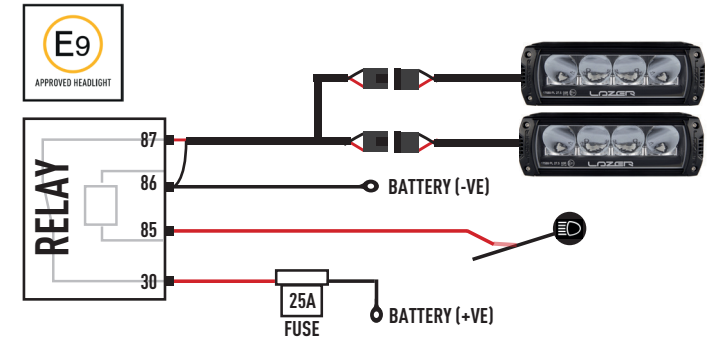

LAZER
HIGH PERFORMANCE LIGHTING

RENAULT TRAFIC (2019+) GRILLE INTEGRATION KIT FOR TRIPLE-R 750

FITTING INSTRUCTIONS
ANLEITUNG
INSTRUCTIONS
INSTRUCCIONES

INSTALLATION (should be completed with the grille left on the vehicle)

ELECTRICAL CONNECTION | ELEKTRISCHER ANSCHLUSS BRANCHEMENT ÉLECTRIQUE | CONEXIÓN ELÉCTRICA

TRIPLE-R 750

TRIPLE-R 750 WITH POSITION LIGHT

CAN'T FIND A HIGH BEAM 12V SIGNAL?

For vehicles that do not produce a constant 12v signal from the back of the headlight, these will require a CANbus interface. Please see our YouTube channel, or scan the QR code opposite, for more information regarding install of a CANbus interface.