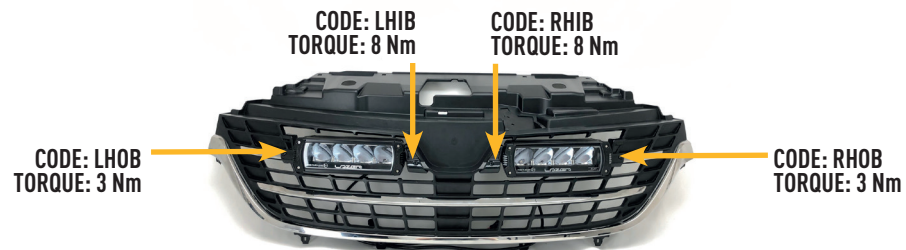

LAZER
HIGH PERFORMANCE LIGHTING

RENAULT TRAFIC (2019+) GRILLE INTEGRATION KIT FOR TRIPLE-R 750

FITTING INSTRUCTIONS
ANLEITUNG
INSTRUCTIONS
INSTRUCCIONES

INSTALLATION (should be completed with the grille left on the vehicle)