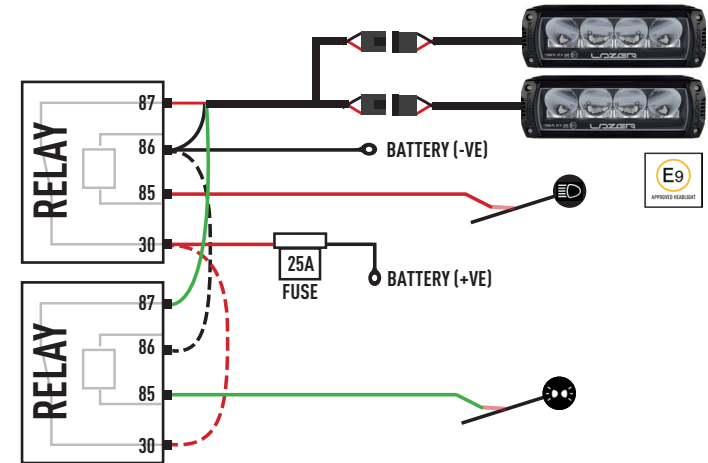

LAZER
HIGH PERFORMANCE LIGHTING

RENAULT TRAFIC (2019+) GRILLE INTEGRATION KIT FOR TRIPLE-R 750

FITTING INSTRUCTIONS
ANLEITUNG
INSTRUCTIONS
INSTRUCCIONES

INSTALLATION (should be completed with the grille left on the vehicle)

ELECTRICAL CONNECTION | ELEKTRISCHER ANSCHLUSS BRANCHEMENT ÉLECTRIQUE | CONEXIÓN ELÉCTRICA

TRIPLE-R 750

TRIPLE-R 750 WITH POSITION LIGHT

CAN'T FIND A HIGH BEAM 12V SIGNAL?

For vehicles that do not produce a constant 12v signal from the back of the headlight, these will require a CANbus interface. Please see our YouTube channel, or scan the QR code opposite, for more information regarding install of a CANbus interface.