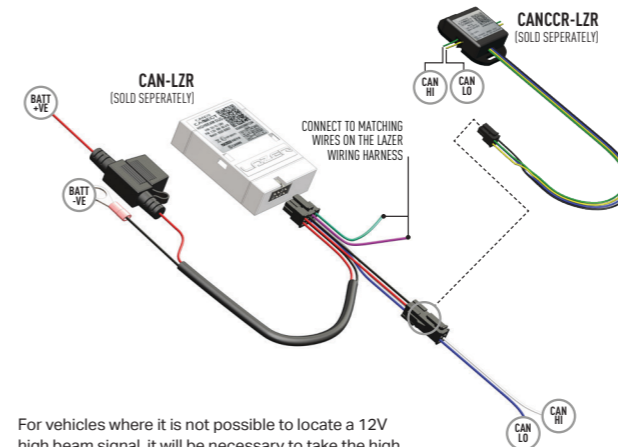

## INSTALLATION PROCESS

Install should be completed with the grille left on the vehicle.

## TORQUE VALUES

## ELECTRICAL CONNECTION

LINEAR-18 (STANDARD OR ELITE)

## CANBUS INTEGRATION

For vehicles where it is not possible to locate a 12V high beam signal, it will be necessary to take the high beam signal from the vehicle's CAN system. For vehicle specific CAN instructions, please download the "CANM8 Connect" App.