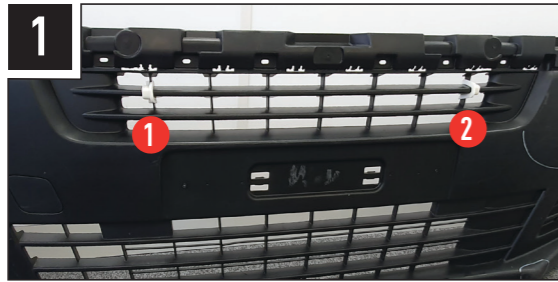

INSTALLATION PROCESS

Install should be completed with the grille left on the vehicle.