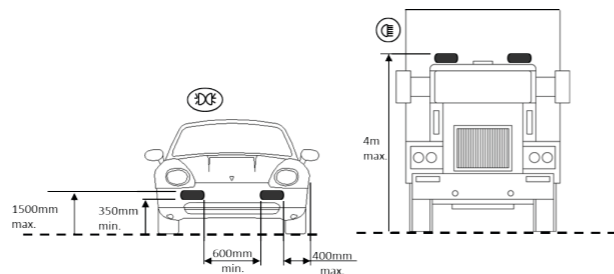

FORD RANGER (2019+)
GRILLE INTEGRATION KIT

UNIVERSAL ROOF MOUNTING
WITH AND WITHOUT ROOF RAILS

CAN INTERFACE
PLUS CONTACTLESS READER

FITTING INFORMATION

EN Lamps with integrated Position light may need to be positioned according to the above sketch. If an additional pair of position lights is not permitted (e.g. in Switzerland, Austria), the position light should be disconnected. The legal regulations in individual countries must be observed.