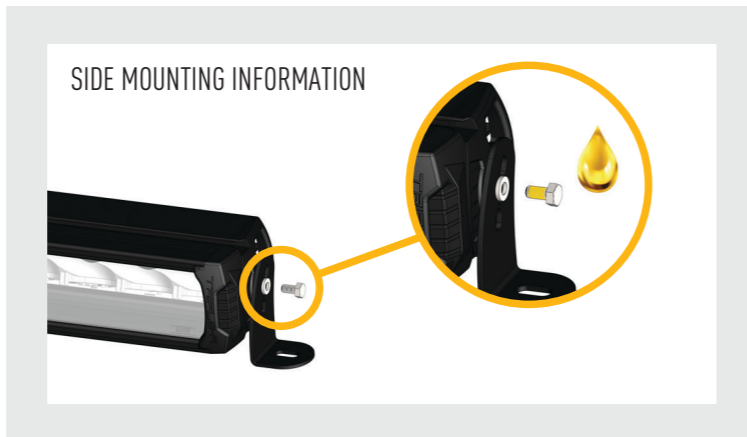

FORD RANGER (2019+)
GRILLE INTEGRATION KIT

UNIVERSAL ROOF MOUNTING
WITH AND WITHOUT ROOF RAILS

CAN INTERFACE
PLUS CONTACTLESS READER

FITTING INFORMATION

EN Lamps with integrated Position light may need to be positioned according to the above sketch. If an additional pair of position lights is not permitted (e.g. in Switzerland, Austria), the position light should be disconnected. The legal regulations in individual countries must be observed.