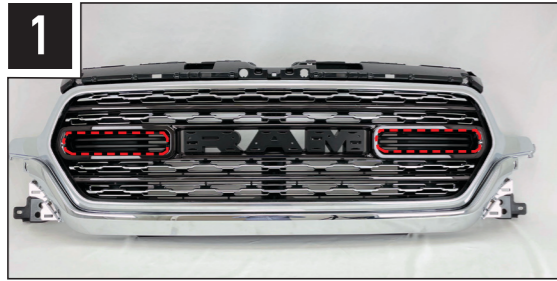

MADE IN THE UK /LAZERLAMPS /LAZERLAMPS

LAZER
HIGH PERFORMANCE LIGHTING

RAM 1500 (2019+)
GRILLE INTEGRATION KIT

FITTING INSTRUCTIONS

INSTALLATION PROCESS

Install should be completed with the grille left on the vehicle.