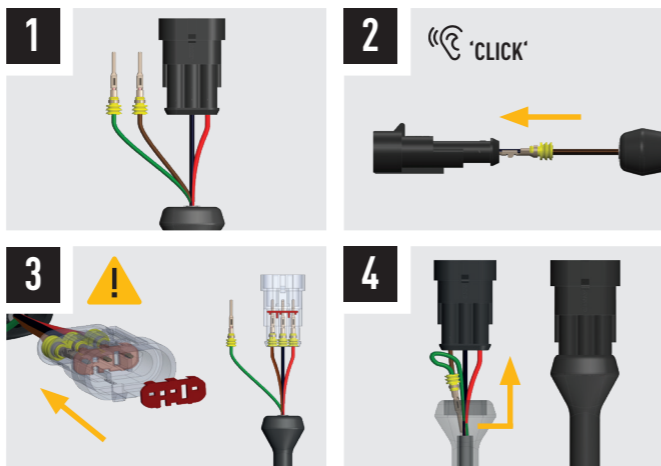

TRIPLE-R

HIGH PERFORMANCE LIGHTING

A LAZER LAMPS COMPANY