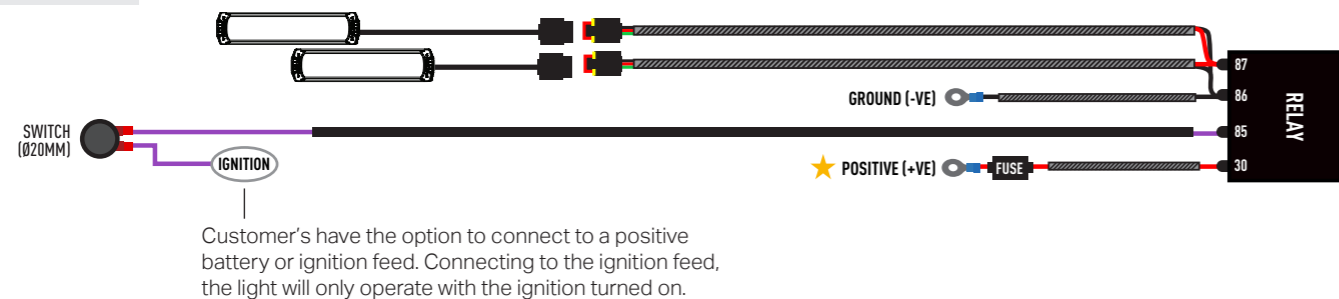

ELECTRICAL CONNECTION

★ — The red wire (Pin 30) connecting to the battery will need to be extended (cable and butt connector included).

LR-850

LR-850 ELITE

LAMP CONNECTOR INFORMATION

LR SERIES BACKLIGHT FUNCTION (OPTIONAL)

Additionally - Kit Includes:

- 2x LED Lights
- 1x Two-Lamp Wiring Kit

TOOLS REQUIRED

INSTALLATION PROCESS - Install should be completed with the grille left on the vehicle.

TORQUE VALUES

The code is written on the inside of each bracket (see example).