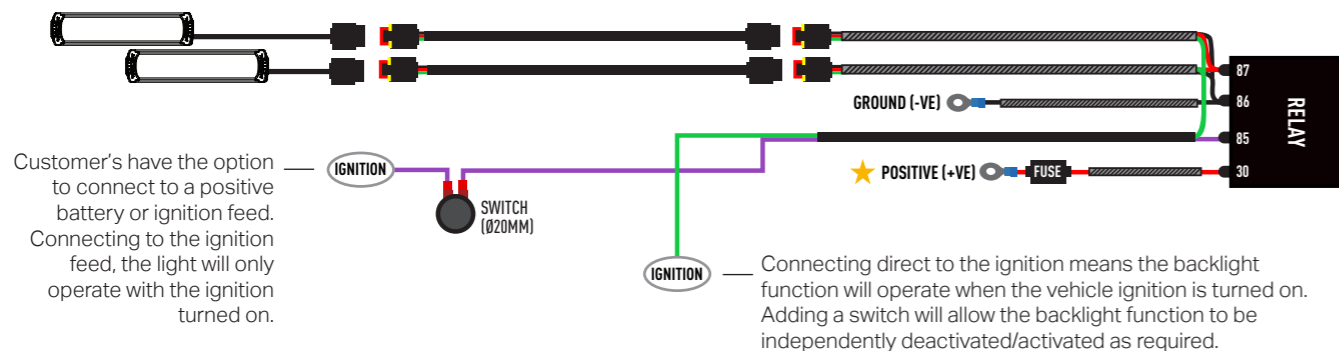

ELECTRICAL CONNECTION

★ — The red wire (Pin 30) connecting to the battery will need to be extended (cable and butt connector included).

LR-850

LR-850 ELITE

LAMP CONNECTOR INFORMATION

LR SERIES BACKLIGHT FUNCTION (OPTIONAL)