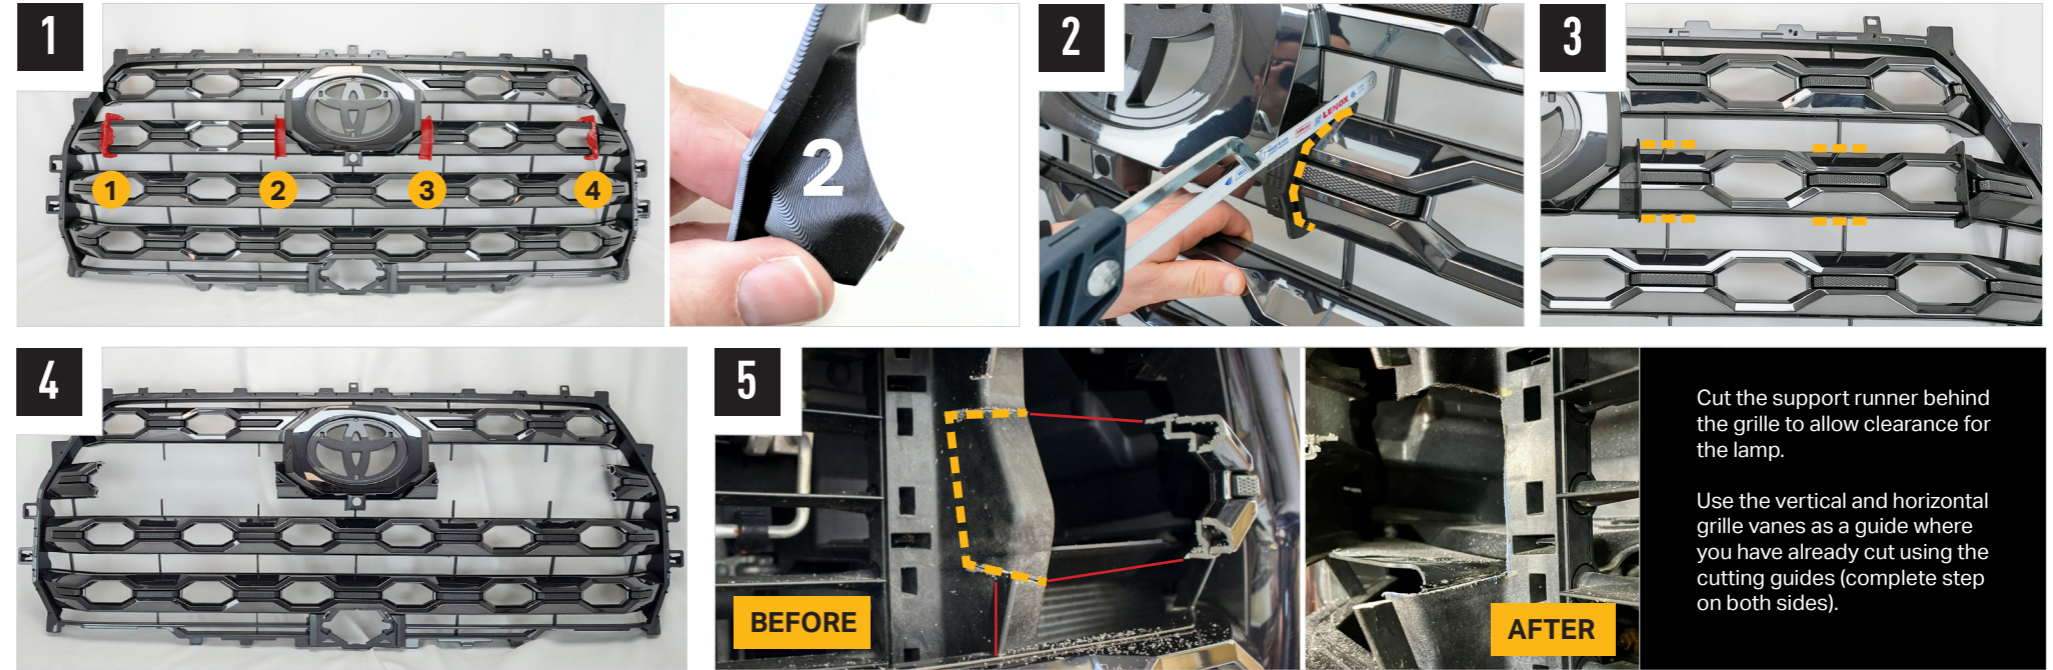

Additionally - Kit Includes:

- 2x LED Lights
- 1x Two-Lamp Wiring Kit

TOOLS REQUIRED

INSTALLATION PROCESS - Install should be completed with the grille left on the vehicle.

TORQUE VALUES

The code is written on the inside of each bracket (see example).