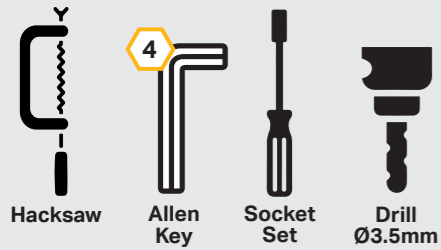

sales@triple-r-lights.com

Triple-R Lights LLC, 600 North Bullard Avenue,
Suite 6, Goodyear, AZ 85338
UNITED STATES

UK BUILT | US DRIVEN /TRIPLERLIGHTS

WHAT'S INCLUDED

- 4x Grille Mounting Brackets
- 4x Cutter Guides
- Anti-Theft Fasteners & Key
- Fitting Instructions

Additionally - Kit Includes:

- 2x LED Lights
- 1x Two-Lamp Wiring Kit

TOOLS REQUIRED

INSTALLATION PROCESS - Install should be completed with the grille left on the vehicle.

TORQUE VALUES

The code is written on the inside of each bracket (see example).