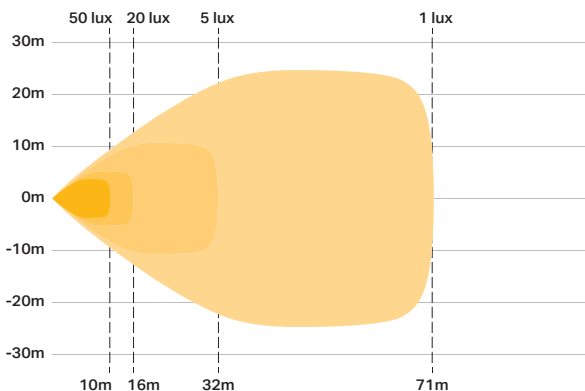

LAZER
HIGH PERFORMANCE LIGHTING

UTILITY 50

Matching form and function, the Utility-50 is a medium duty LED work light packed with performance, style, robustness, and functionality. At its core, 4x high power, premium-bin 13W LEDs deliver high levels of illumination befitting a vast array of applications and vehicles and machine types. The carefully selected 5000K colour temperature helps define the light output which is both powerful, comfortable to use over prolonged periods, and proven to optimise sharpness and definition between shapes and colours thanks to its high CRI (colour rendering index).

UTILITY 50

- Reg10 UNECE approved work light
- Lamps with flashing amber beacon function (UNECE Reg 65) and/or Red tail-light function (UNECE Reg 148-R1) also available
- 5000k colour temperature
- CAE optimised cooling system with Electronic Thermal Management
- Vacuum-metallised optics for superior light utilisation
- Supplied with versatile mounting bracket and fasteners
- Fixed bolt 'fast-mount' solution available
- 'Unbreakable' polycarbonate lens with hardcoat
- Automotive grade corrosion resistance
- EMC protected- CISPR:25 (Class 3 or Class 5)
- IP68 / IP69k approved
- Over voltage protected
- Reverse polarity protected
- Includes male/female Deutsch connectors
- Comprehensive range of lens covers available
- 5year warranty (2year for non-automotive / industrial applications)

DIMENSIONS - measurements in mm.

PHOTOMETRIC DATA

50 Lux represents HSE guidelines for effective illumination when working outdoors at night.

LAMP SPECIFICATIONS

WEIGHT	650g
VOLTAGE RANGE	10-32V
RAW LUMENS	5000 LUMENS
COLOUR TEMPERATURE	5000 KELVIN
LED LIFE	50,000 HOURS
POWER CONSUMPTION	50 WATTS
CURRENT DRAW (14.4V)	3.6 AMPS
CONNECTOR	2-PIN/4-PIN DEUTSCH DT (+28CM CABLE)
BEAM ANGLE	80 DEGREES