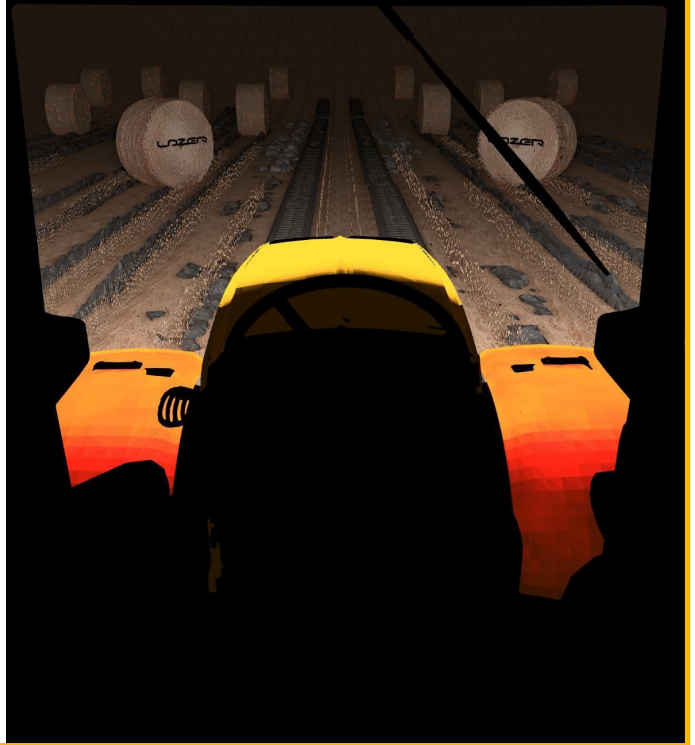

LAZER
HIGH PERFORMANCE LIGHTING

UTILITY 50

Matching form and function, the Utility-50 is a medium duty LED work light packed with performance, style, robustness, and functionality. At its core, 4x high power, premium-bin 13W LEDs deliver high levels of illumination befitting a vast array of applications and vehicles and machine types. The carefully selected 5000K colour temperature helps define the light output which is both powerful, comfortable to use over prolonged periods, and proven to optimise sharpness and definition between shapes and colours thanks to its high CRI (colour rendering index).

UTILITY 50

- Reg10 UNECE approved work light
- Lamps with flashing amber beacon function (UNECE Reg 65) and/or Red tail-light function (UNECE Reg 148-R1) also available
- 5000k colour temperature
- CAE optimised cooling system with Electronic Thermal Management
- Vacuum-metallised optics for superior light utilisation
- Supplied with versatile mounting bracket and fasteners
- Fixed bolt 'fast-mount' solution available
- 'Unbreakable' polycarbonate lens with hardcoat
- Automotive grade corrosion resistance
- EMC protected- CISPR:25 (Class 3 or Class 5)
- IP68 / IP69k approved
- Over voltage protected
- Reverse polarity protected
- Includes male/female Deutsch connectors
- Comprehensive range of lens covers available
- 5year warranty (2year for non-automotive / industrial applications)