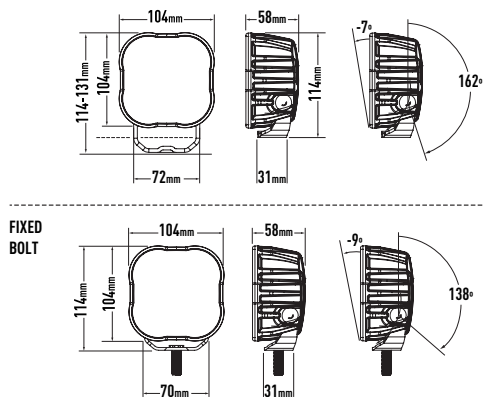

UTILITY 50

- Reg10 UNECE approved work light
- Lamps with flashing amber beacon function (UNECE Reg 65) and/or Red tail-light function (UNECE Reg 148-R1) also available
- 5000k colour temperature
- CAE optimised cooling system with Electronic Thermal Management
- Vacuum-metallised optics for superior light utilisation
- Supplied with versatile mounting bracket and fasteners
- Fixed bolt 'fast-mount' solution available
- 'Unbreakable' polycarbonate lens with hardcoat
- Automotive grade corrosion resistance
- EMC protected- CISPR:25 (Class 3 or Class 5)
- IP68 / IP69k approved
- Over voltage protected
- Reverse polarity protected
- Includes male/female Deutsch connectors
- Comprehensive range of lens covers available
- 5year warranty (2year for non-automotive / industrial applications)

DIMENSIONS - measurements in mm.

PHOTOMETRIC DATA

50 Lux represents HSE guidelines for effective illumination when working outdoors at night.

LAMP SPECIFICATIONS

WEIGHT	650g
VOLTAGE RANGE	10-32V
RAW LUMENS	5000 LUMENS
COLOUR TEMPERATURE	5000 KELVIN
LED LIFE	50,000 HOURS
POWER CONSUMPTION	50 WATTS
CURRENT DRAW (14.4V)	3.6 AMPS
CONNECTOR	2-PIN/4-PIN DEUTSCH DT (+28CM CABLE)
BEAM ANGLE	80 DEGREES