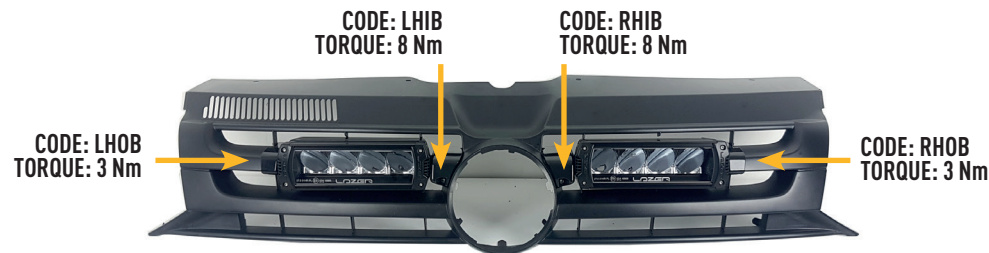

LAZER
HIGH PERFORMANCE LIGHTING

VW TRANSPORTER 5 (2010+)

FITTING INSTRUCTIONS
ANLEITUNG
INSTRUCTIONS
INSTRUCCIONES

INSTALLATION (should be completed with the grille left on the vehicle)

**ELECTRICAL CONNECTION | ELEKTRISCHER ANSCHLUSS
BRANCHEMENT ÉLECTRIQUE | CONEXIÓN ELÉCTRICA**