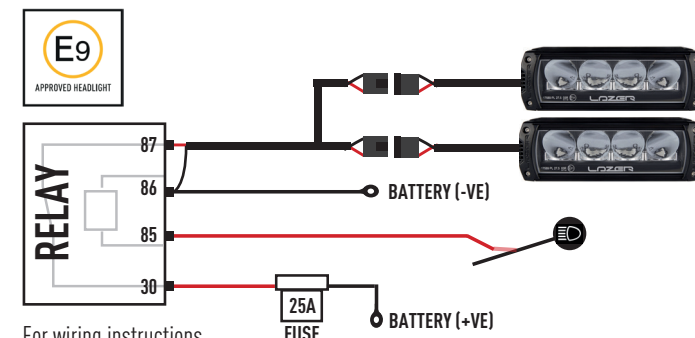

ELECTRICAL CONNECTION | ELEKTRISCHER ANSCHLUSS BRANCHEMENT ÉLECTRIQUE | CONEXIÓN ELÉCTRICA

TRIPLE-R 750

For wiring instructions for the Triple-R 750 with position light, please visit our website.

CANM8 INFOMATION

CAN'T FIND A HIGH BEAM 12V SIGNAL?

For vehicles that do not produce a constant 12v signal from the back of the headlight, these will require a CANbus interface. Please see our YouTube channel, or scan the QR code opposite, for more information regarding install of a CANbus interface.