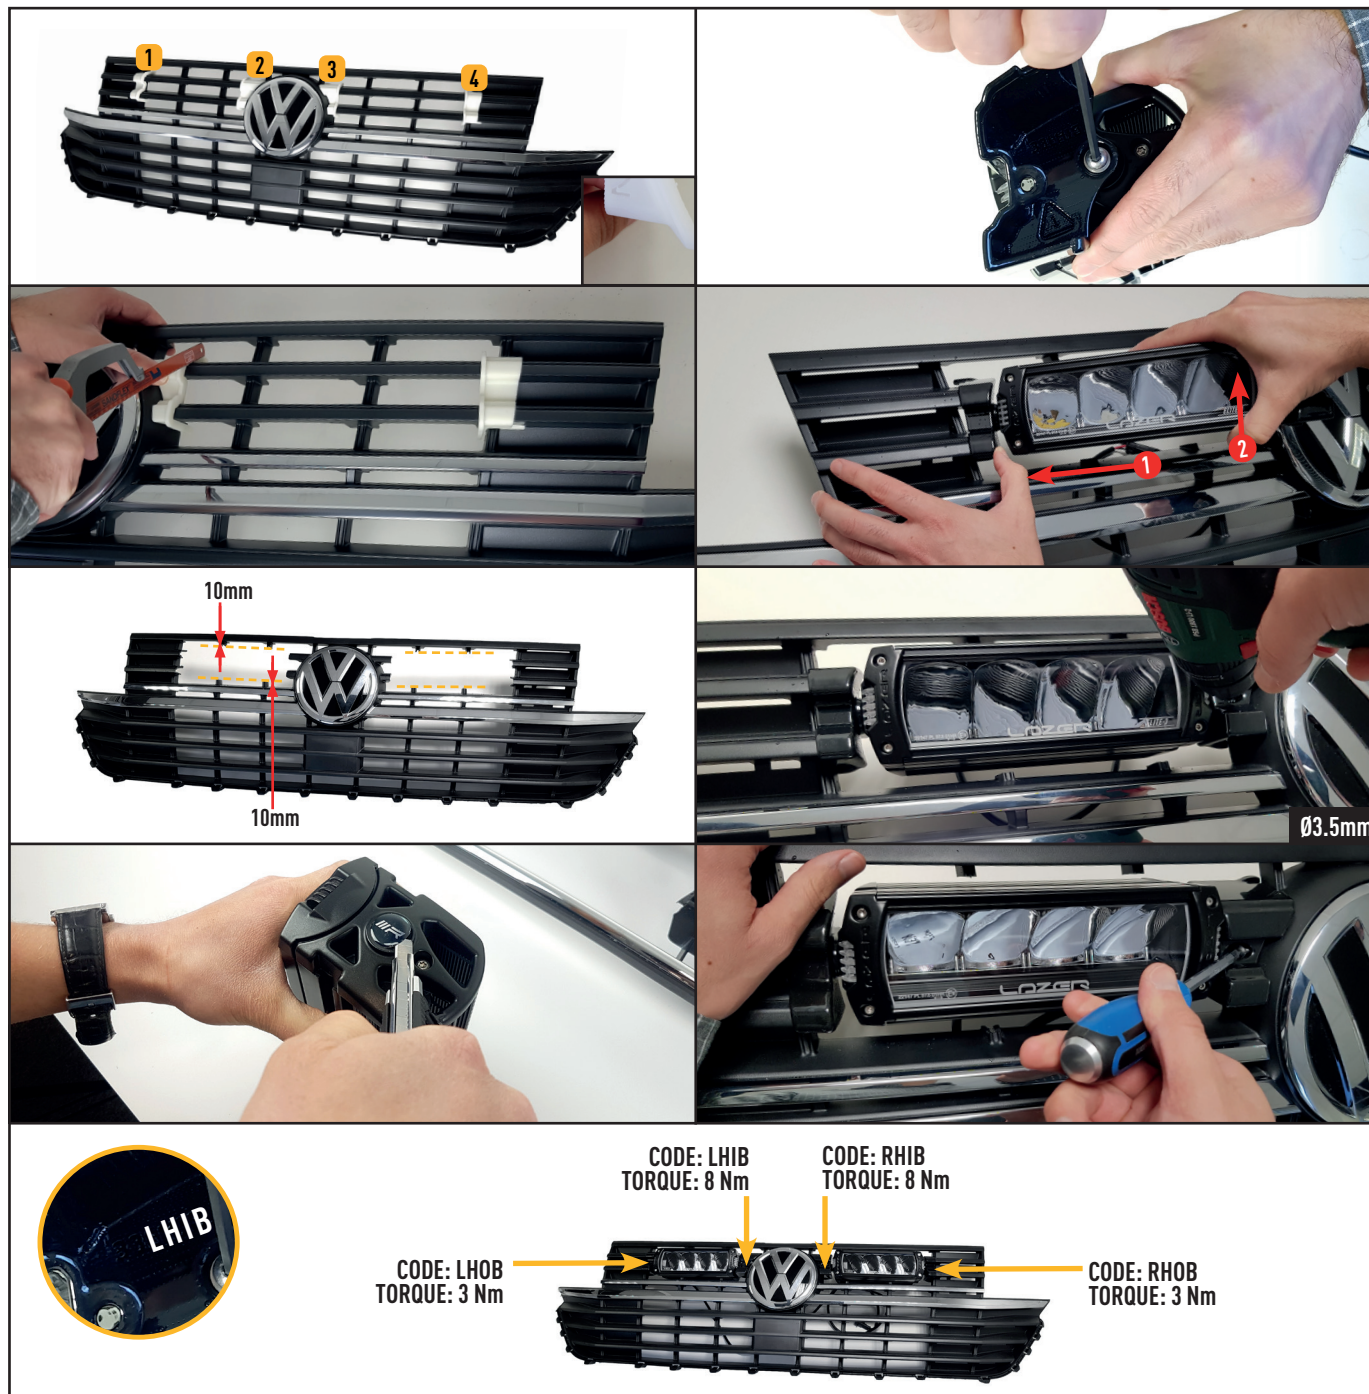

INSTALLATION (should be completed with the grille left on the vehicle)

NOTE - Below is the installation for VW T6.1 vehicles without air-con, for instructions for VW T6.1 with air-con, please visit the VW T6.1 Grille Integration Kit product page (downloads section) on our website.